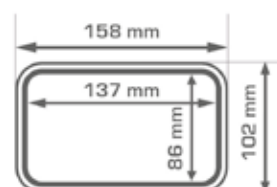

* All trademarks, names and pda models are property of the respective Companies