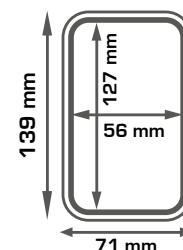

GIVI

EXPLORE. ENJOY.

S957B

Universal Smartphone holder. Compatible with scooter, bike and bicycle.

The S957B has the capacity to accommodate a number of different devices (*):

Apple: iPhone (X, 8, 8 Plus, 7, 7 Plus, 6s, 6sPlus, 6 Plus);