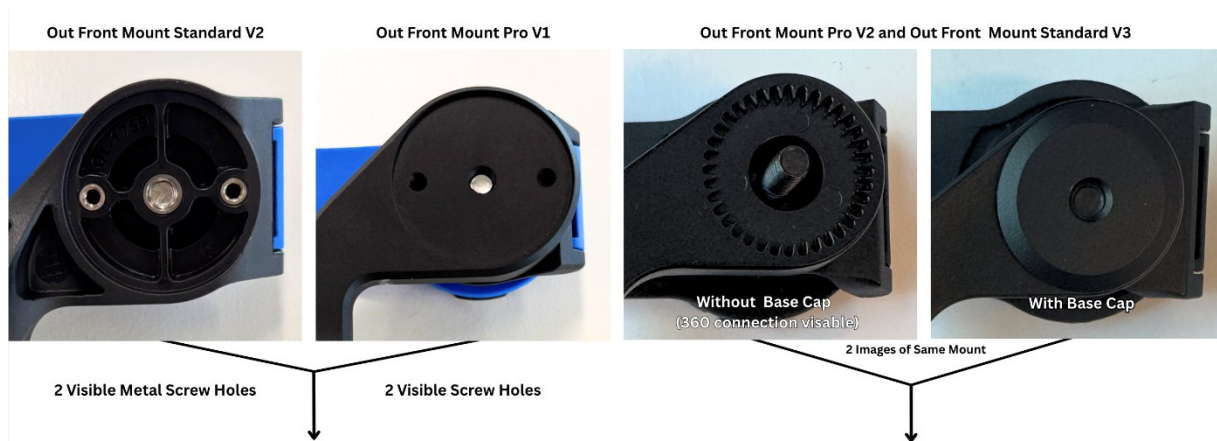

Which Camera/Light Adaptor Do I need?

Light / Camera Adaptor V1

Light / Camera Adaptor V2

We currently offer **two Light/Camera Adaptors** and a **Quad Lock to Action Camera Adaptor**.

The easiest way to determine which adaptor is compatible with your setup is by checking the underside of your **Out Front Mount**, as shown in the images below.