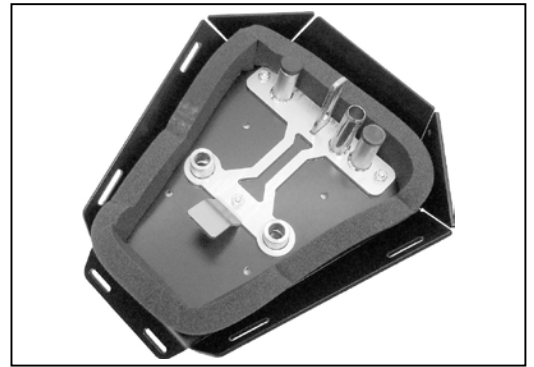

Montageanleitung / Installation Instruction

Das H&B Logo in die Vertiefung einkleben.
Die Verschlussstopfen in die 4 freien Bohrungen fügen.
Das Dichtband wie abgebildet anbringen.

Hinweis:

je nach Witterung dauert es bis zu 48h bis das Band seine volle Ausdehnung/ Höhe erreicht. Abhängig vom Abstand zwischen Platte und Verkleidung muss das Dichtband entweder auf der Platte oder an den Seiten angebracht werden.

Glue the H&B logo into the recess.
Insert the sealing plugs into the 4 free holes.
Fit the sealing tape as shown.

Note:

depending on weather conditions, it takes up to 48 hours for the seal strip to reach its full extension/height. Depending on distance between plate and fairing, the sealing tape must be applied either to the panel or to the sides.

2

Symbolbilder/Symbolic images