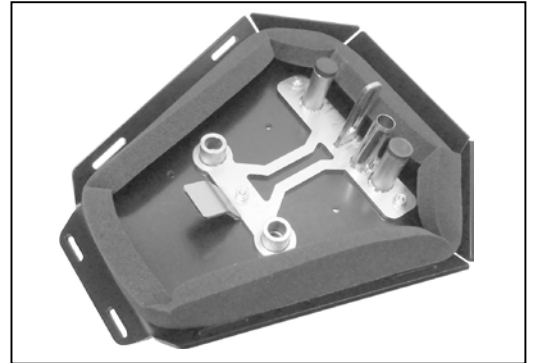

Achtung / Attention:

Nach der Montage alle Verschraubungen auf festen Sitz kontrollieren! Abgebaute Teile wieder montieren. Bitte beachten Sie unsere beigefügten Serviceinformationen.

Control all screw connections after the assembling for tightness! Reassemble the dismantled parts. Please notice our enclosed service information.

Weiteres Zubehör für dieses Modell auf www.hepco-becker.de / More accessories for this model see www.hepco-becker.de

HEPCO&BECKER GmbH | An der Steinmauer 6 | 66955 Pirmasens | Germany | Tel. +49 6331 1453100 | Fax: +49 6331 1453 120 | Mail: vertrieb@hepco-becker.de