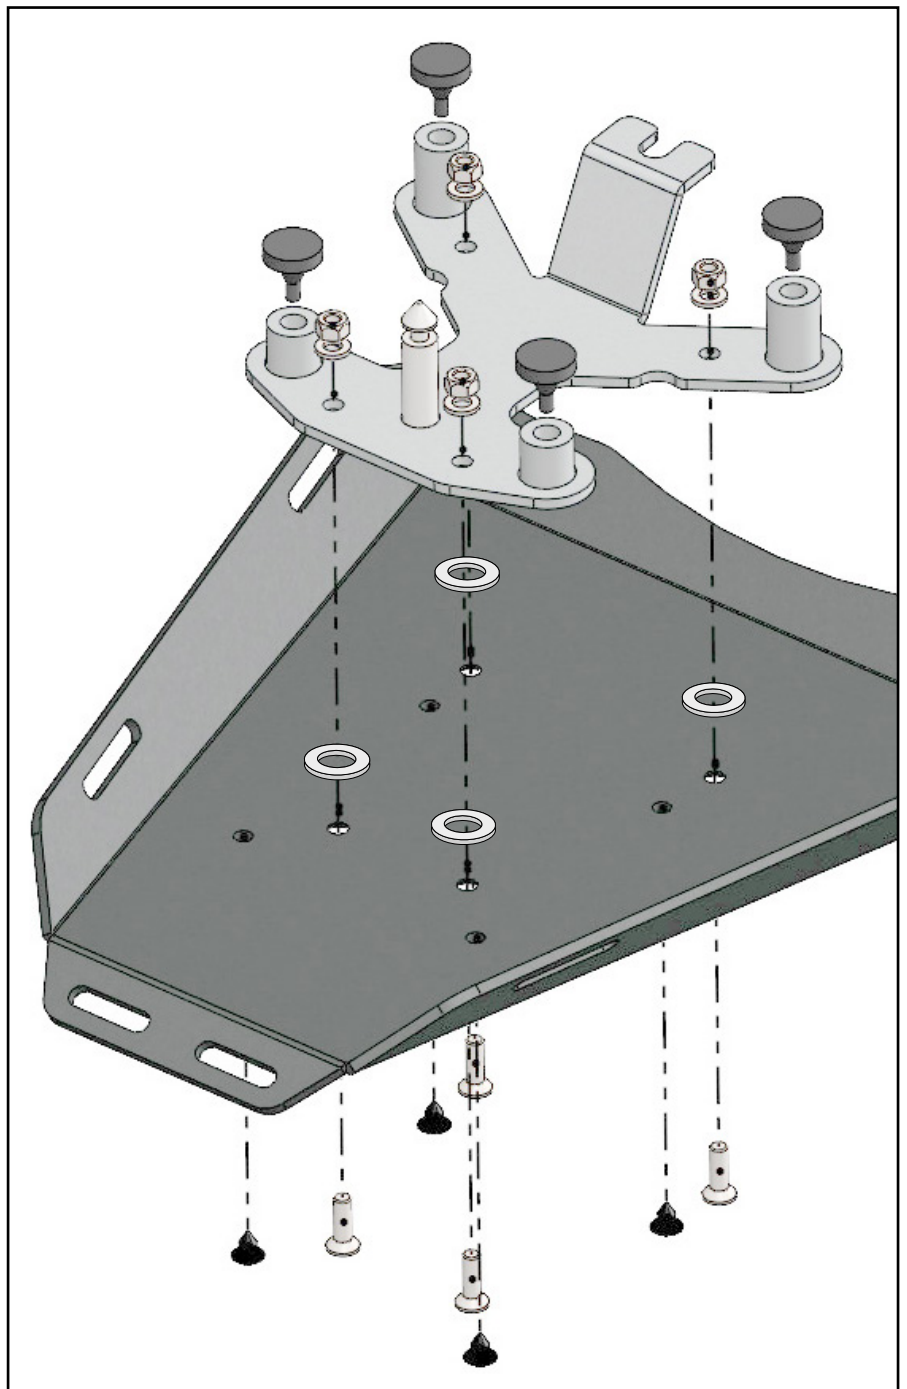

Wir empfehlen, die Montage in einer Fachwerkstatt durchführen zu lassen. Bei der Montage, alle zugänglichen Schrauben vorerst nur locker andrehen, sodass eine spannungsfreie Montage gewährleistet wird. Beim Anziehen der Schrauben, Anzugsmomente beachten.

We recommend having the installation carried out in a professional workshop. During installation, tighten all accessible screws loosely at first to ensure tension-free installation. When tightening the screws, observe the tightening torques.

Vorbereitende Maßnahmen / Preparatory actions

Den Soziussitz sowie die Soziushaltegriffe entfernen, alle Teile entfallen.

Die 4 Verschlussstopfen Ø23,6 in die Aussparungen fügen.

Remove the passenger seat and the passenger grab handles; these parts are not required.

Insert the 4 sealing plugs Ø23,6 mm into the recesses.

Montageanleitung / Installation Instruction

Unterbau/Base plate:

4x		M6x20
4x		Ø6,4
4x		Ø8,4x2
4x		M6
4x		Ø8mm
4x		Gummipuffer Ruber buffer

SPORTRACK am Motorrad:

in der gleichen Weise wie beim Soziussitz.
Darauf achten, dass die Verriegelung hörbar einrastet.

SPORTRACK on the bike:

It's the same as fixing the pillion seat.
Make sure you can hear the lock click into place.

Vor jeder Fahrt den festen Sitz des SPORTRACKS im Schloss kontrollieren.
Before each ride, check that the SPORTRACK is securely fastened in the lock.

1