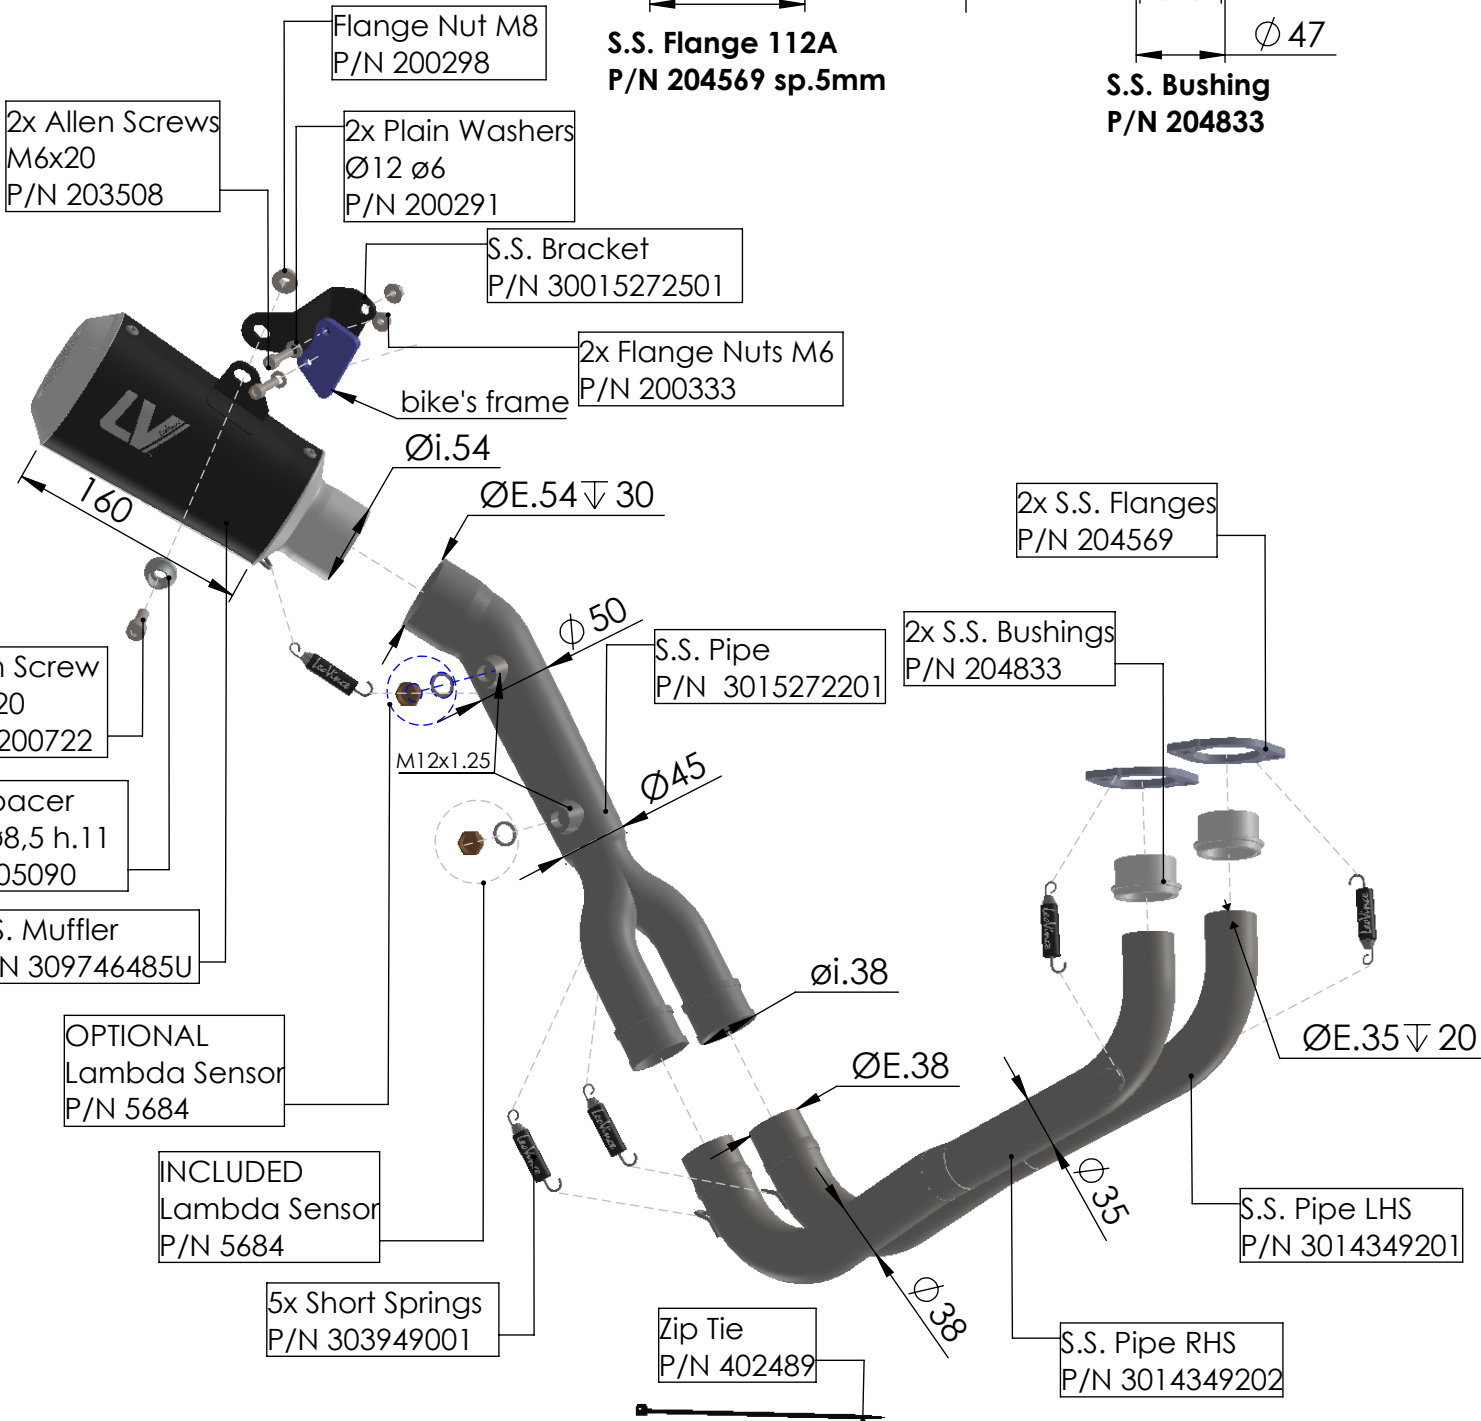

**S.S. Flange 112A**  
P/N 204569 sp.5mm

**S.S. Bushing**  
P/N 204833

**WARNING**

ECU must be remapped

**ART. 15272BU**

YAMAHA MT-07 / XSR 700 / YZF-R7 (also fits on 35kW)

SLIP-ON LV-10 BLACK EDITION