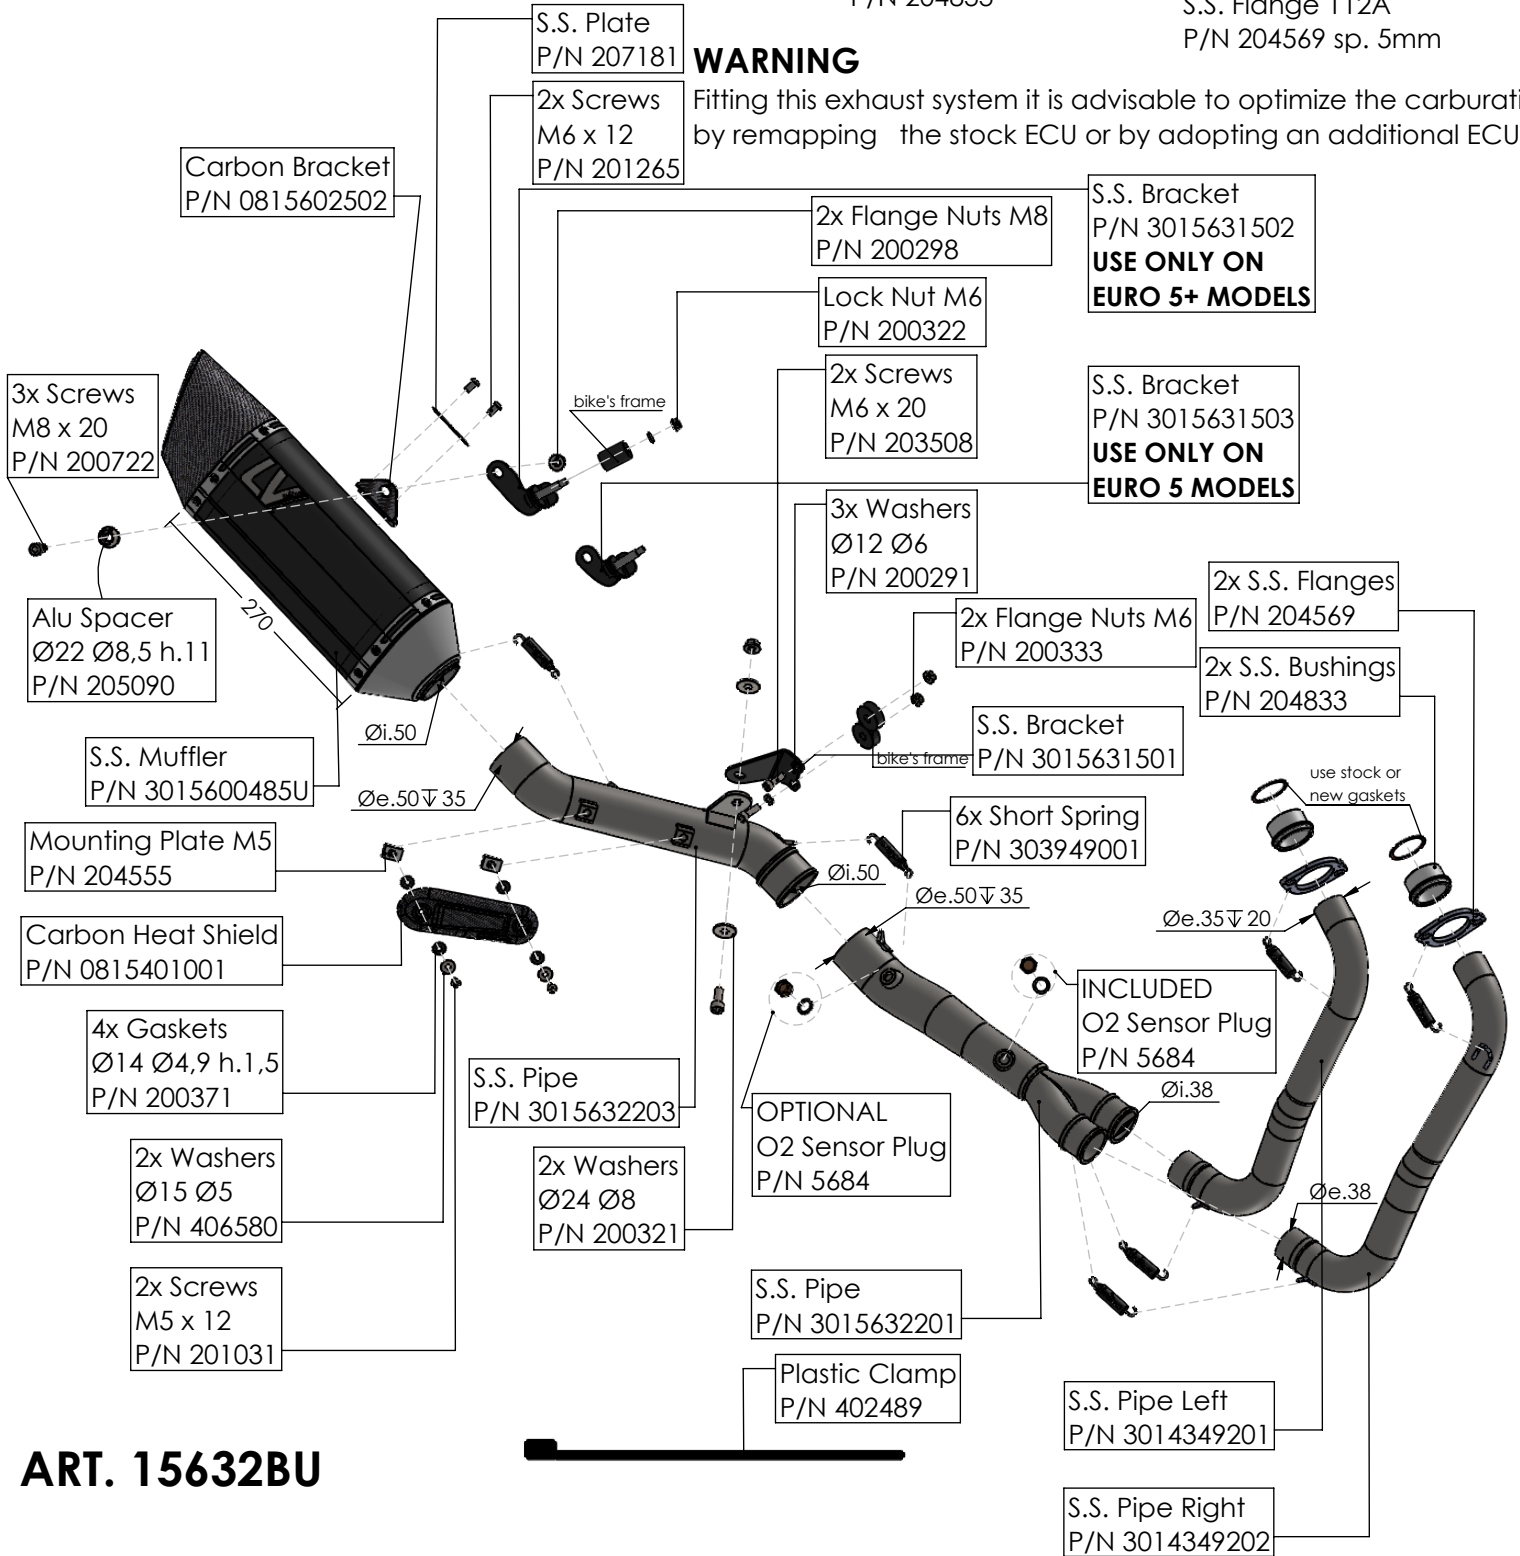

WARNING

Fitting this exhaust system it is advisable to optimize the carburation by remapping the stock ECU or by adopting an additional ECU unit.

ART. 15632BU

YAMAHA MT-07

(also fits 35kW version) (Attention! Installation on vehicles equipped with dual lambda sensors may cause the "Check Engine" light to come on)

FULL SYSTEM LV-14R BLACK EDITION

dB-Killer n°79
P/N 3015600801

S.S. Bushing
P/N 204833

S.S. Flange 112A
P/N 204569 sp. 5mm

WARNING

Fitting this exhaust system it is advisable to optimize the carburation by remapping the stock ECU or by adopting an additional ECU unit.

ART. 15632BU

YAMAHA TRACER 7 / TRACER 7 GT

(Fit with original panniers **ONLY 2020-2024 VERSIONS**) (also fits 35kW version) (Attention! Installation on vehicles equipped with dual lambda sensors may cause the "Check Engine" light to come on)

FULL SYSTEM LV-14R BLACK EDITION