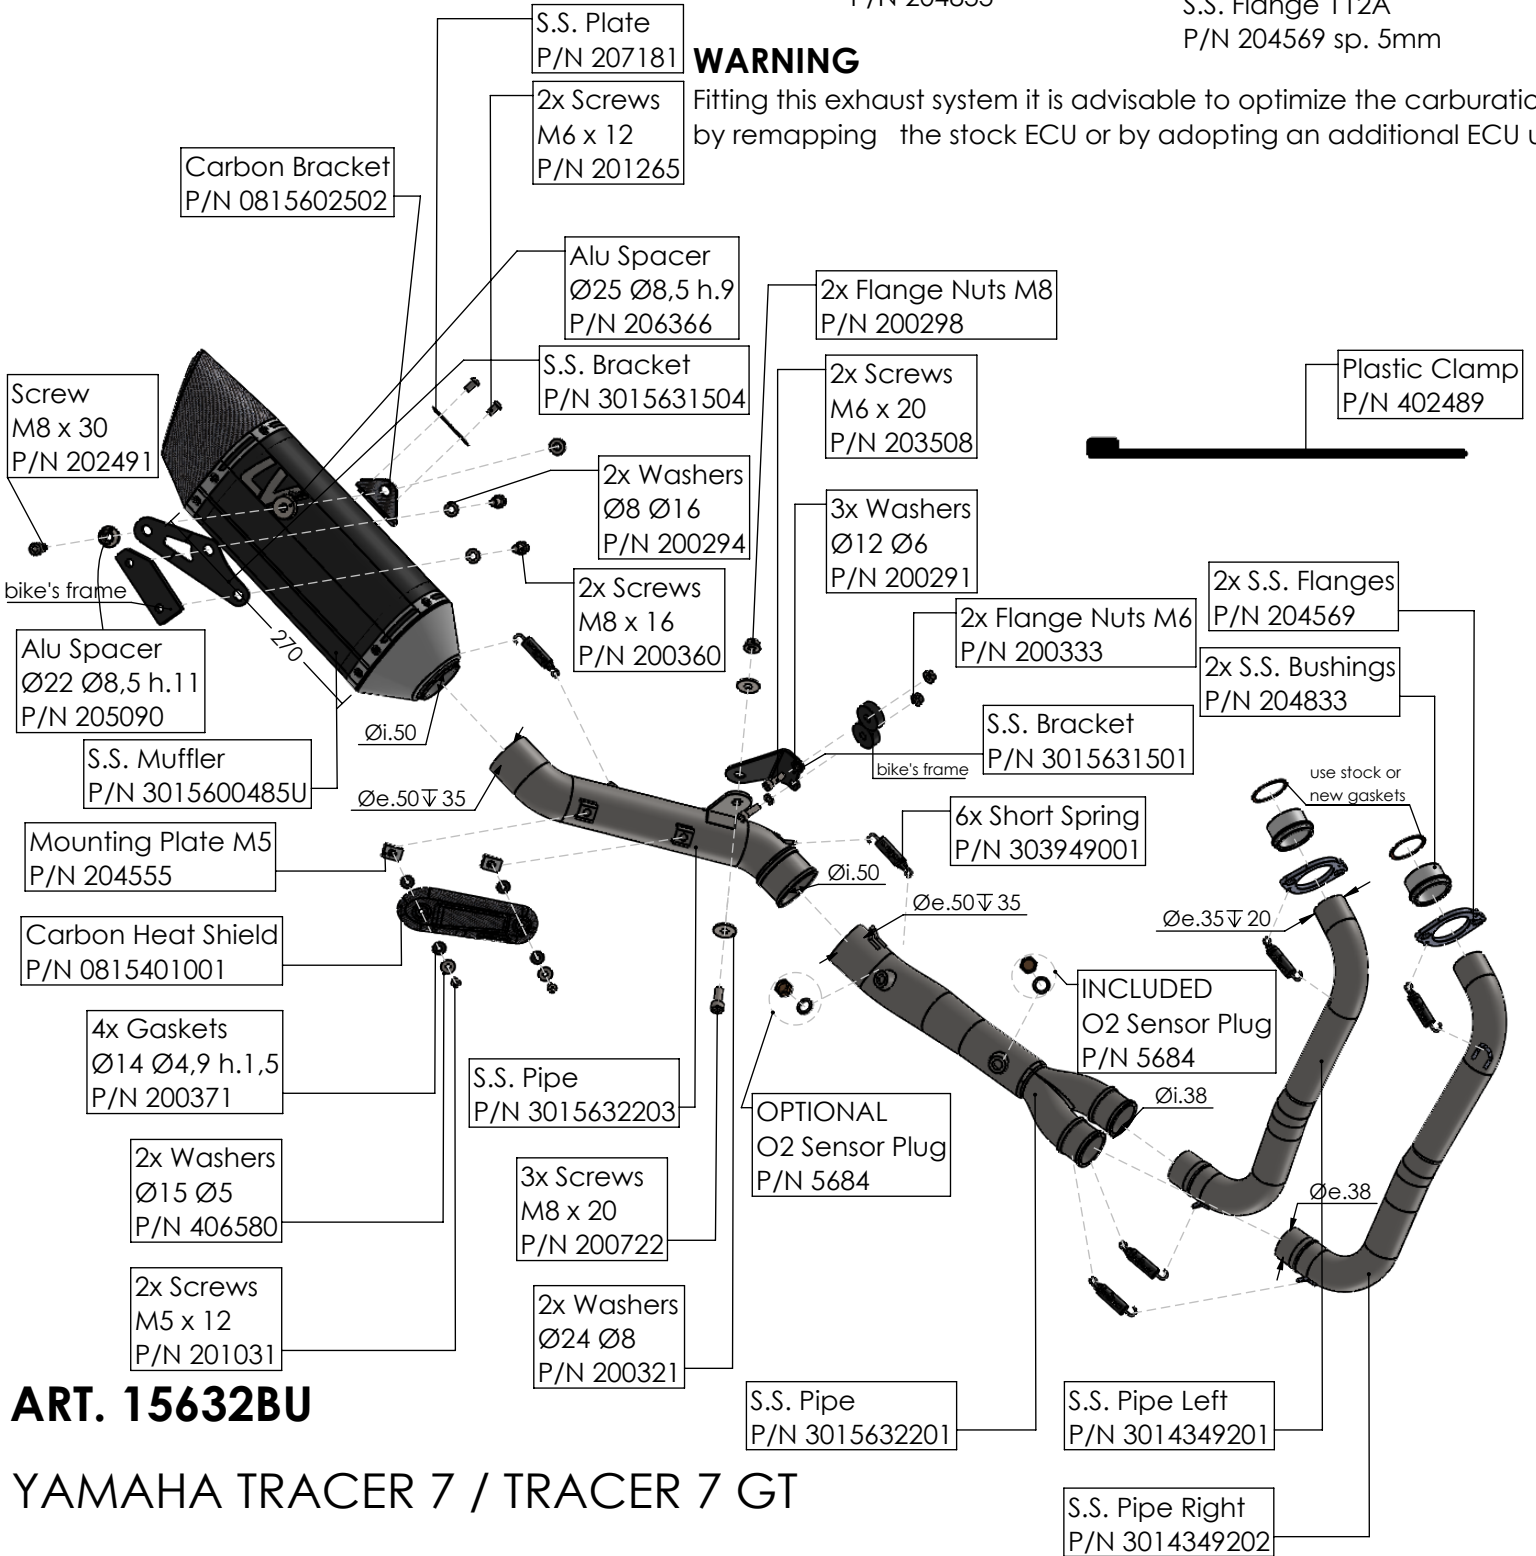

WARNING

Fitting this exhaust system it is advisable to optimize the carburation by remapping the stock ECU or by adopting an additional ECU unit.

ART. 15632BU

YAMAHA MT-07

(also fits 35kW version) (Attention! Installation on vehicles equipped with dual lambda sensors may cause the "Check Engine" light to come on)

FULL SYSTEM LV-14R BLACK EDITION

dB-Killer n°79
P/N 3015600801

S.S. Bushing
P/N 204833

S.S. Flange 112A
P/N 204569 sp. 5mm

WARNING

Fitting this exhaust system it is advisable to optimize the carburation by remapping the stock ECU or by adopting an additional ECU unit.

ART. 15632BU

YAMAHA TRACER 7 / TRACER 7 GT

(Fit with original panniers **ONLY 2020-2024 VERSIONS**) (also fits 35kW version) (Attention! Installation on vehicles equipped with dual lambda sensors may cause the "Check Engine" light to come on)

FULL SYSTEM LV-14R BLACK EDITION