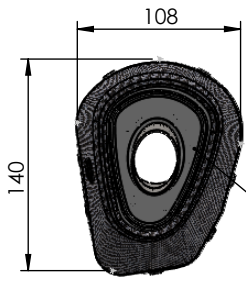

WARNING

Fitting this exhaust system it is advisable to optimize the carburation by remapping the stock ECU or by adopting an additional ECU unit.

ART. 15632BU

YAMAHA MT-07

(also fits 35kW version) (Attention! Installation on vehicles equipped with dual lambda sensors may cause the "Check Engine" light to come on)

FULL SYSTEM LV-14R BLACK EDITION

dB-Killer n°79
P/N 3015600801

S.S. Bushing
P/N 204833

S.S. Flange 112A
P/N 204569 sp. 5mm

WARNING

Fitting this exhaust system it is advisable to optimize the carburation by remapping the stock ECU or by adopting an additional ECU unit.