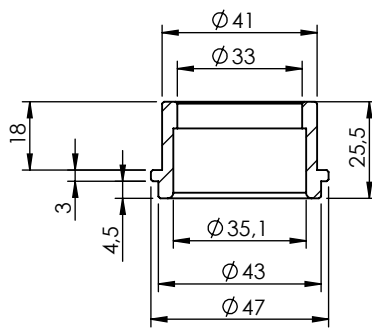

S.S. Bushing
P/N 204833