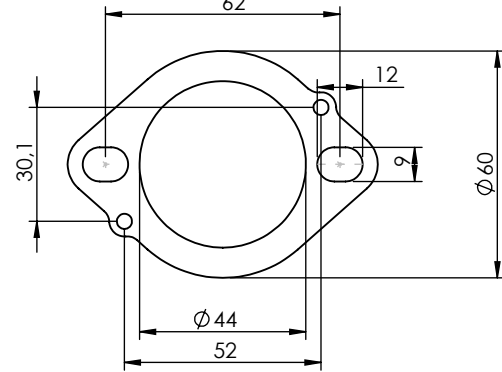

WARNING

Fitting this exhaust system it is advisable to optimize the carburation by remapping the stock ECU or by adopting an additional ECU unit.

ART. 15632BU

YAMAHA MT-07

(also fits 35kW version) (Attention! Installation on vehicles equipped with dual lambda sensors may cause the "Check Engine" light to come on)

FULL SYSTEM LV-14R BLACK EDITION

dB-Killer n°79
P/N 3015600801

S.S. Bushing
P/N 204833

S.S. Flange 112A
P/N 204569 sp. 5mm

WARNING

Fitting this exhaust system it is advisable to optimize the carburation by remapping the stock ECU or by adopting an additional ECU unit.