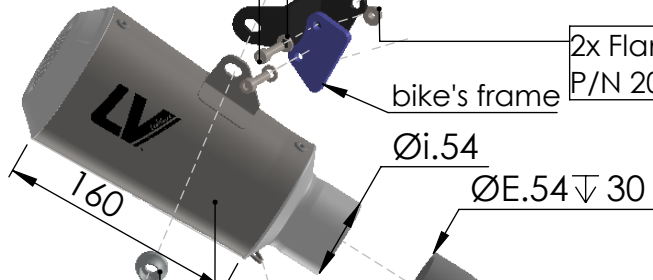

S.S. Flange 112A
P/N 204569 sp.5mm

S.S. Bushing
P/N 204833

2x Allen Screws
M6x20
P/N 203508

Flange Nut M8
P/N 200298

2x Plain Washers
Ø12 ø6
P/N 200291

S.S. Bracket
P/N 30015272501

2x Flange Nuts M6
P/N 200333

bike's frame