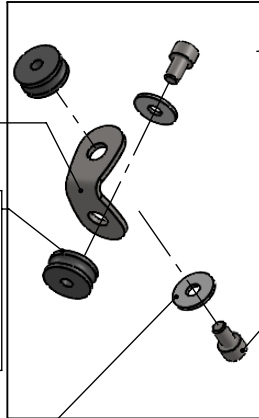

Ø 104

Bracket s.s.
Prod.cod.3015247501
Purch.cod.207031

2x Welded stainless steel spacer M6
øe.20 - ø8.5 - h.8.5
Cod. 207030

2x Allen screw M6X10
Cod.205238

Knurled collar nut
M8 Cod.200298

2x Plain washer
Cod.200254

LV-10 Silencer superior
stainless steel black
Cod.3015271485

Aluminium spacer
ø27X8,5
Cod. 204321

(E57) 92R-03 0017

Allen screw M8X45
T.C.E.I.Z.B.
Cod.201450

LV-10 Silencer inferior
stainless steel black
Cod.3015247487

2x Strap in S.s.Ø49
Cod.300049530

ART. 15271B

TRIUMPH SPEED TRIPLE 1200 RR/RS

SLIP-ON LV-10 BLACK EDITION APPROVED