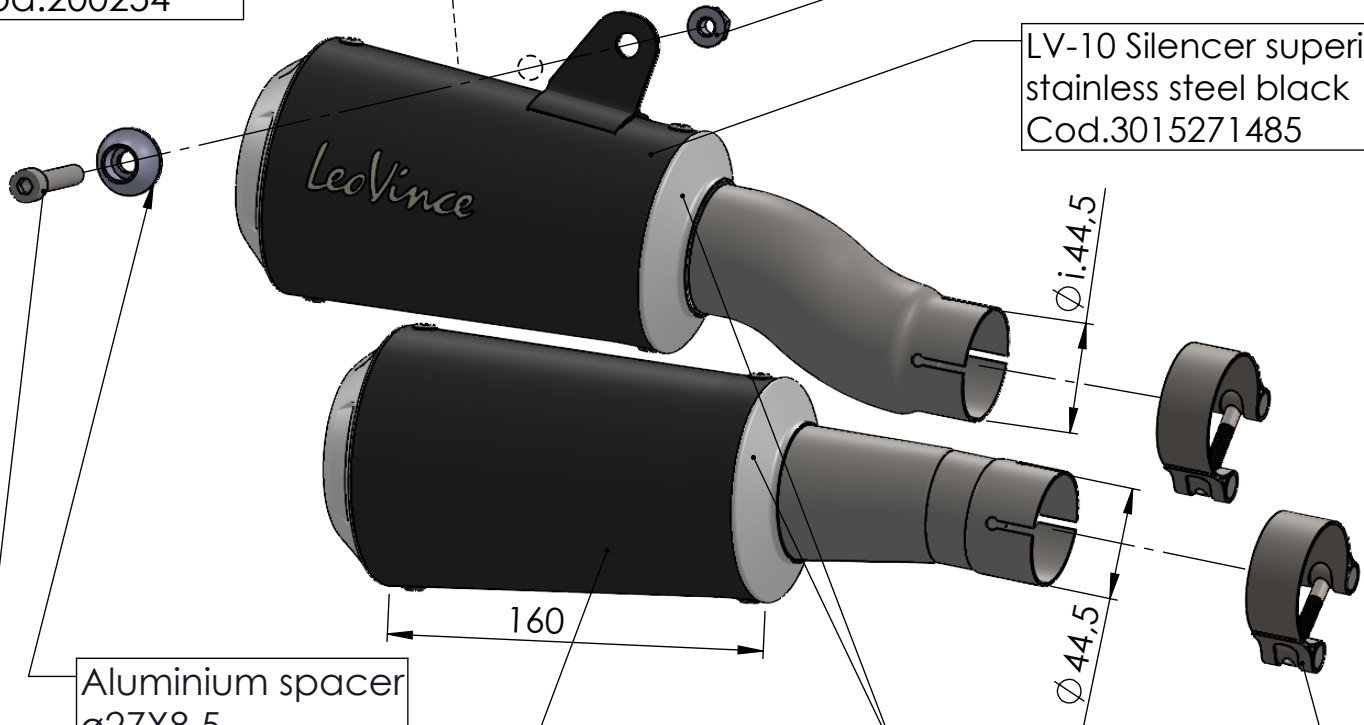

Ø 104

Bracket s.s.
Prod.cod.3015247501
Purch.cod.207031

2x Welded stainless steel spacer M6
øe.20 - ø8.5 - h.8.5
Cod. 207030

2x Allen screw M6X10
Cod.205238

Knurled collar nut
M8 Cod.200298

2x Plain washer
Cod.200254

LV-10 Silencer superior
stainless steel black
Cod.3015271485

Aluminium spacer
ø27X8,5
Cod. 204321

(E57) 92R-03 0017

Allen screw M8X45
T.C.E.I.Z.B.
Cod.201450

LV-10 Silencer inferior
stainless steel black
Cod.3015247487

2x Strap in S.s.Ø49
Cod.300049530

ART. 15271B

TRIUMPH SPEED TRIPLE 1200 RR/RS

SLIP-ON LV-10 BLACK EDITION APPROVED