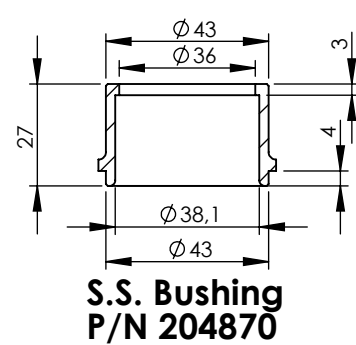

ART. 14453EBU

YAMAHA TRACER 9 / GT / GT+

(Also fits 35kW & 70kW versions) (Fits with original center stand)

FULL SYSTEM 3/1 LV RACE STAINLESS STEEL

ART. 14453EBU

YAMAHA XSR 900

(Also fits 35kW & 70kW versions) (Fits with original center stand)

FULL SYSTEM 3/1 LV RACE STAINLESS STEEL