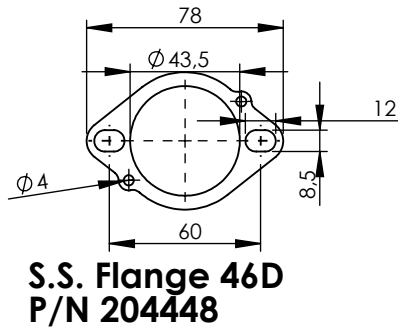

ART. 14453EBU

YAMAHA TRACER 9 / GT / GT+

(Also fits 35kW & 70kW versions) (Fits with original center stand)

FULL SYSTEM 3/1 LV RACE STAINLESS STEEL

ART. 14453EBU

YAMAHA XSR 900

(Also fits 35kW & 70kW versions) (Fits with original center stand)

FULL SYSTEM 3/1 LV RACE STAINLESS STEEL