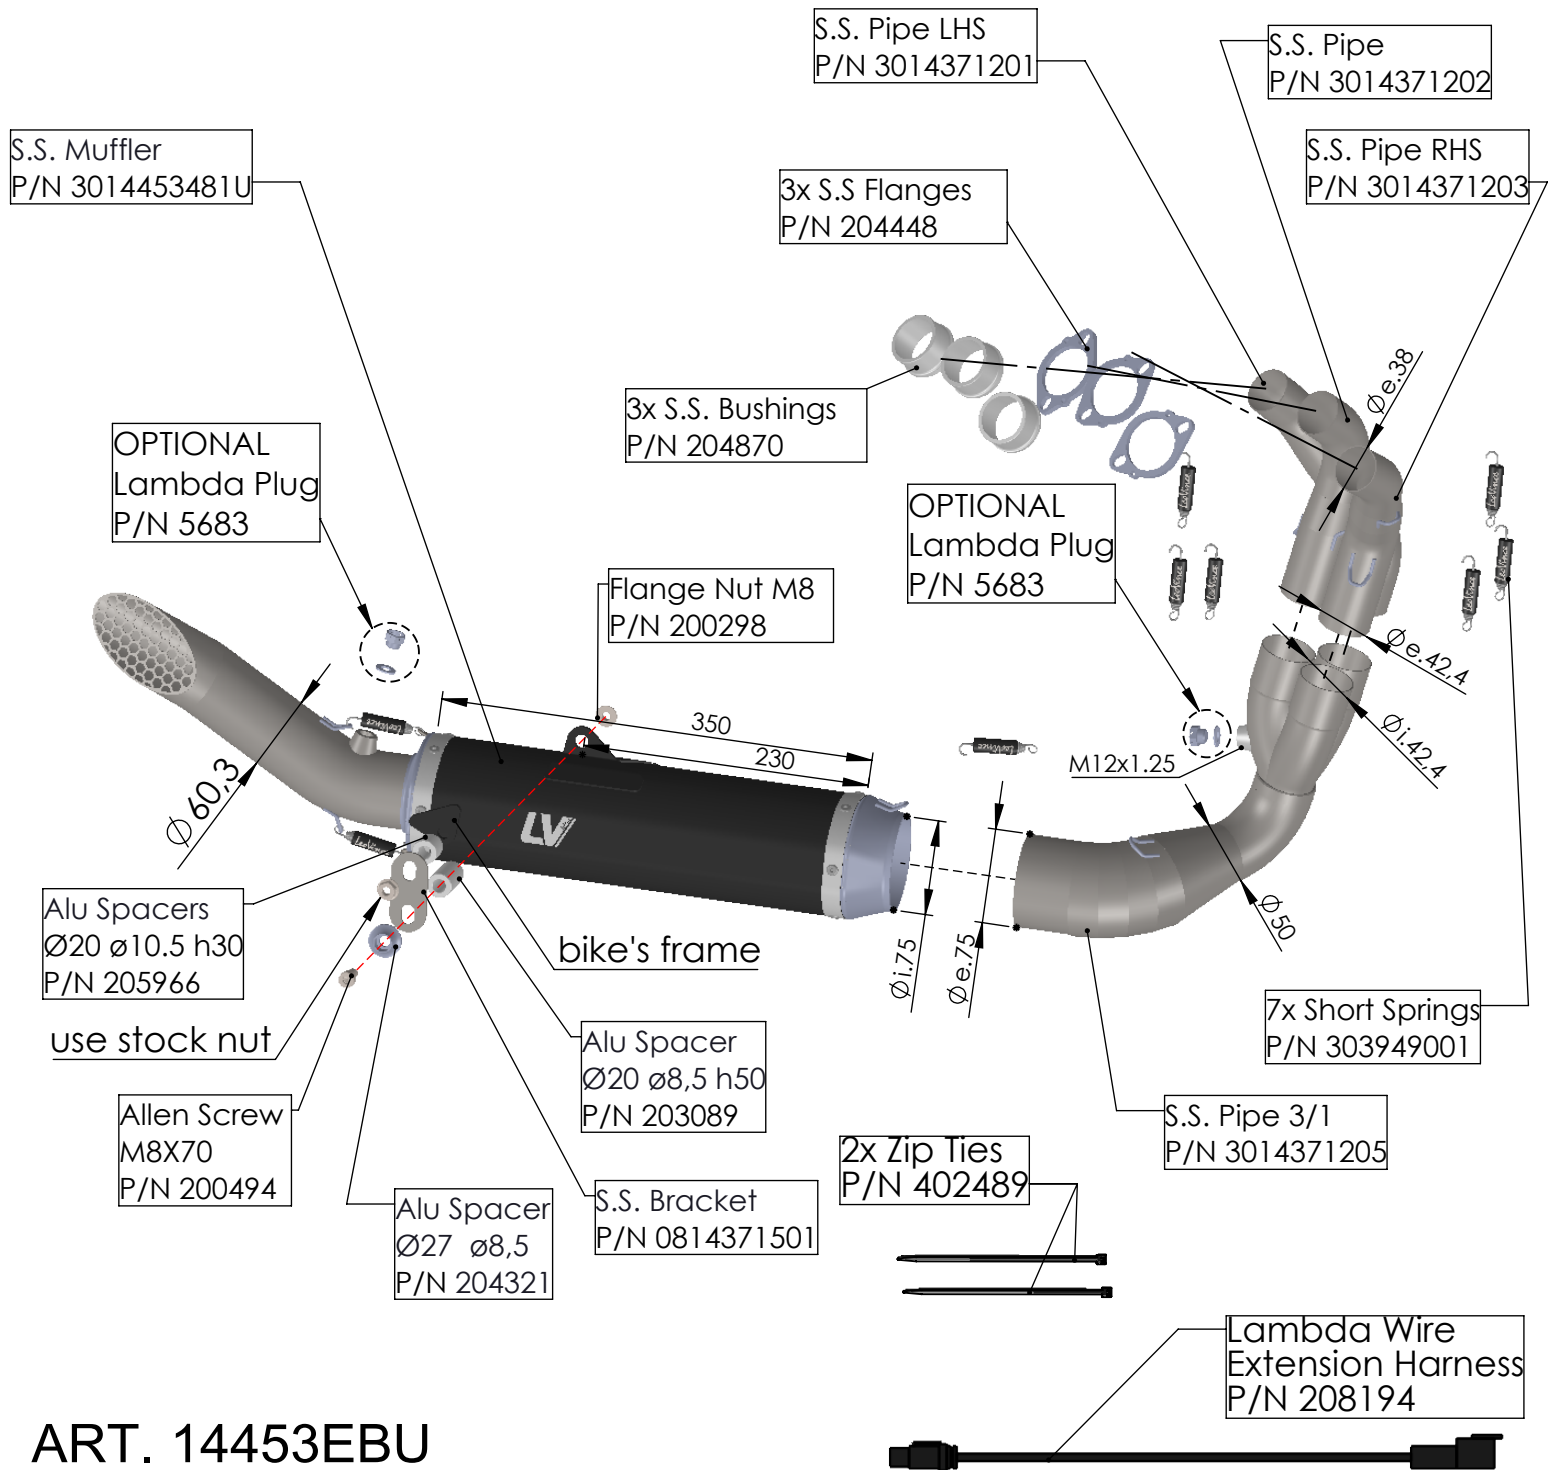

ART. 14453EBU

YAMAHA TRACER 9 / GT / GT+

(Also fits 35kW & 70kW versions) (Fits with original center stand)

FULL SYSTEM 3/1 LV RACE STAINLESS STEEL

ART. 14453EBU

YAMAHA XSR 900

(Also fits 35kW & 70kW versions) (Fits with original center stand)

FULL SYSTEM 3/1 LV RACE STAINLESS STEEL