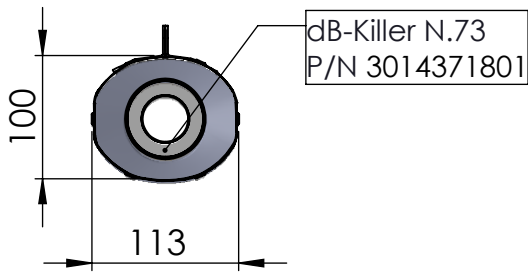

ART. 14453EBU

YAMAHA TRACER 9 / GT / GT+

(Also fits 35kW & 70kW versions) (Fits with original center stand)

FULL SYSTEM 3/1 LV RACE STAINLESS STEEL

ART. 14453EBU

YAMAHA XSR 900

(Also fits 35kW & 70kW versions) (Fits with original center stand)

FULL SYSTEM 3/1 LV RACE STAINLESS STEEL