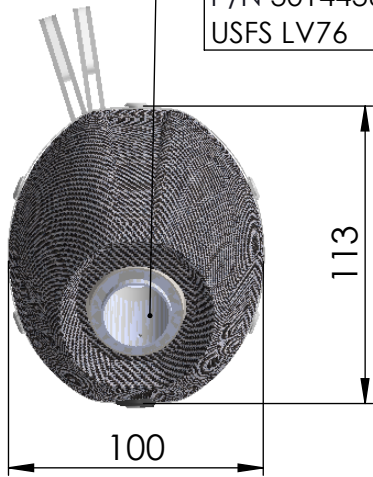

dB Killer n°76  
w/Spark Arrester  
P/N 3014436801  
USFS LV76

**ATTENTION:**  
ONLY ON HUSQVARNA 250 - 350 - 450  
Don't use **2x Alu Collar Washers P/N 207111**  
and **2x Alu Collar Washers P/N 207110**,  
but use **4x Alu Collar Washers P/N 207110**

Alu Collar Washer  
P/N 207110

Alu Collar Washer  
P/N 207111

Wash Plug kit  
Ø40 - ø17  
P/N 205184R

S.S. Muffler  
P/N 3014436481

2x Alu Collar Washers  
P/N 207111

4x Silent Blocks  
P/N 204237

LV76  
SCREEN TYPE  
USFS APPROVED

2x Allen Screws  
M6x40  
P/N 200790

2x Washers  
Ø18 ø6  
P/N 200254

4x Alu Collar Washers  
P/N 207110

2x Grower Washers  
Ø11 ø6  
P/N 200309

Long Spring  
P/N 304982002

**ART. 14436X**

**KTM  
HUSQVARNA  
GASGAS**

EXC-F 250/350/450/500  
FE 250/350/450/501  
EC 250/350 F

SLIP-ON LEOVINCE LV-X EVO STAINLESS STEEL