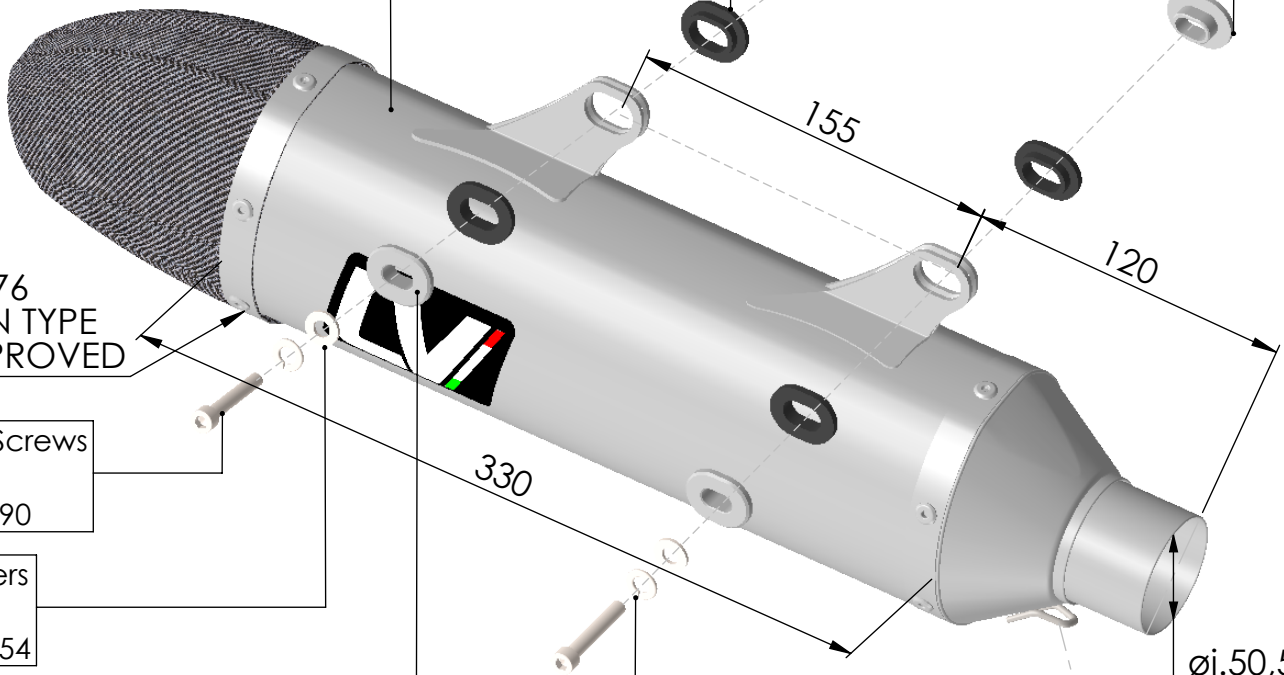

ATTENTION:
ONLY ON HUSQVARNA 250 - 350 - 450
Don't use **2x Alu Collar Washers P/N 207111**
and **2x Alu Collar Washers P/N 207110**,
but use **4x Alu Collar Washers P/N 207110**

Wash Plug kit
Ø40 - ø17
P/N 205184R

S.S. Muffler
P/N 3014436481

2x Alu Collar Washers
P/N 207111

4x Silent Blocks
P/N 204237