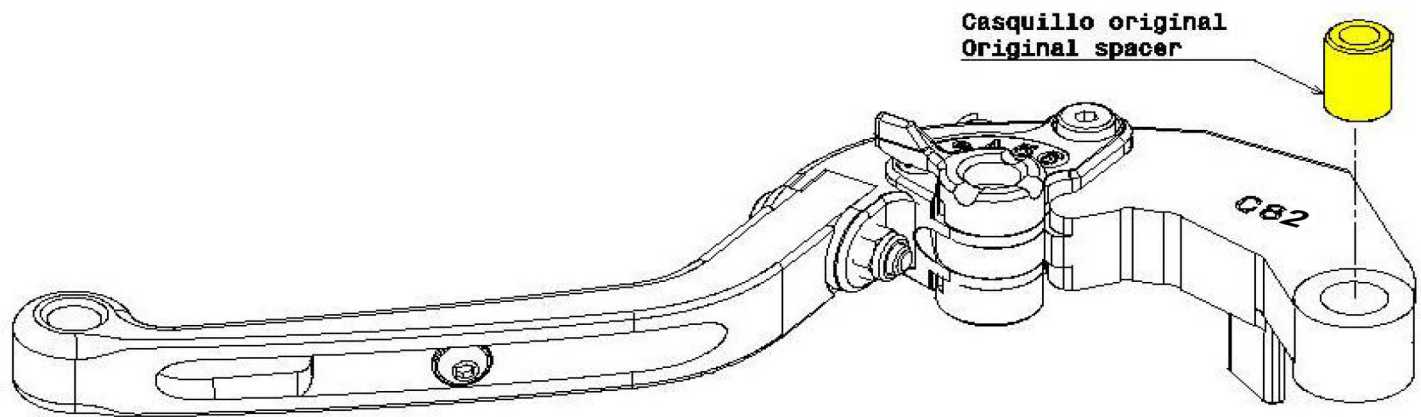

Ref.  
8873N

MANETA EMBRAGUE / CLUTCH LEVER

Ref.  
8873N

MANETA EMBRAGUE / CLUTCH LEVER