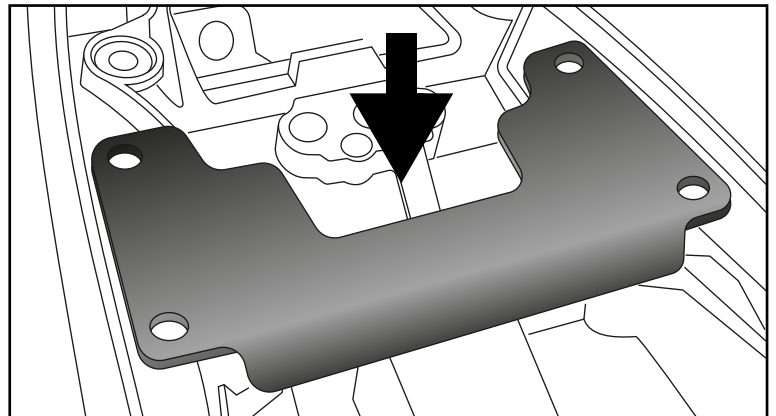

We recommend having the installation carried out in a professional workshop. During installation, tighten all accessible screws loosely at first to ensure tension-free installation. When tightening the screws, observe the tightening torques.

Benötigte Werkzeuge / Required tools

Set

Verlängerung/extension

Ratsche/Ratchet

Vorbereitende Maßnahmen / Preparatory actions

Die Sitzbank entfernen. Das Versteifungsblech auflegen.
Remove the seat. Fit the reinforcement plate.

Montageanleitung / Installation instruction

Halter rechts/links:
Holders right/left:

4x M8x25

4x Ø8,4x3

4x

1

Fahrtrichtung/driving direction

Montageanleitung / Installation Instruction