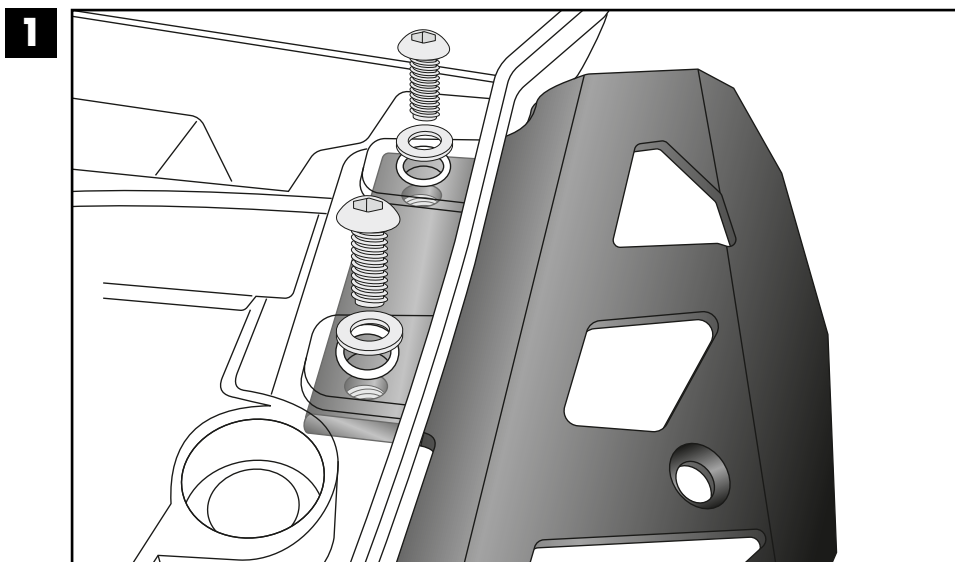

Wichtig / Important:

Beachten Sie die in Ihrem Land geltenden Zulassungsbestimmungen.

Für den Bereich der BRD gilt: Ein Eintrag in die Fahrzeugpapiere ist nicht erforderlich.

Wir empfehlen, die Montage in einer Fachwerkstatt durchführen zu lassen. Bei der Montage, alle zugänglichen Schrauben vorerst nur locker andrehen, sodass eine spannungsfreie Montage gewährleistet wird. Beim Anziehen der Schrauben, Anzugsmomente beachten.

We recommend having the installation carried out in a professional workshop. During installation, tighten all accessible screws loosely at first to ensure tension-free installation. When tightening the screws, observe the tightening torques.

Montageanleitung / Installation Instruction

Seitenblech rechts/links:

Side panel right/left: