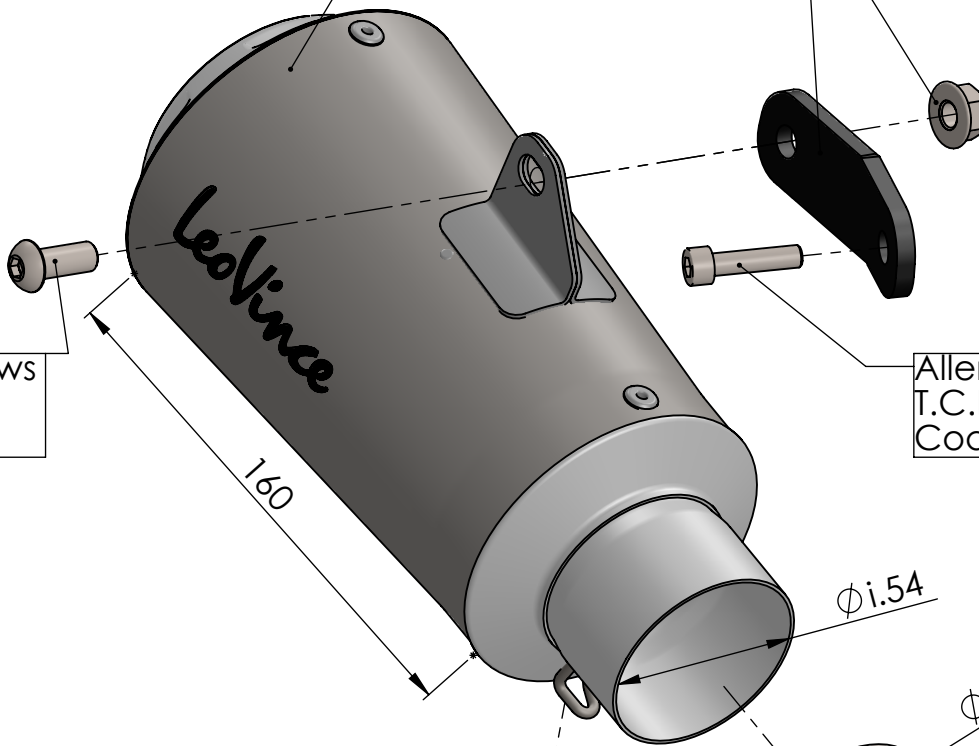

LV-10 Silencer
stainless steel
Cod.309746481

N°1 Aluminium Bracket
Cod.0815202001

N°1 Knurled collar nut M8
Cod.200298

N°1 Allen screws
T.B.E.I. M8x20
Cod.200474

Allen screws
T.C.E.I. M6x25
Cod.200586

N°1 Short elical
spring tensile
Cod.303949001

Pipe N°1163 s.s.
Cod.3015202201

ART. 15202

DUCATI SCRAMBLER DESERT SLED 800

SLIP-ON - LV-10 - STAINLESS STEEL