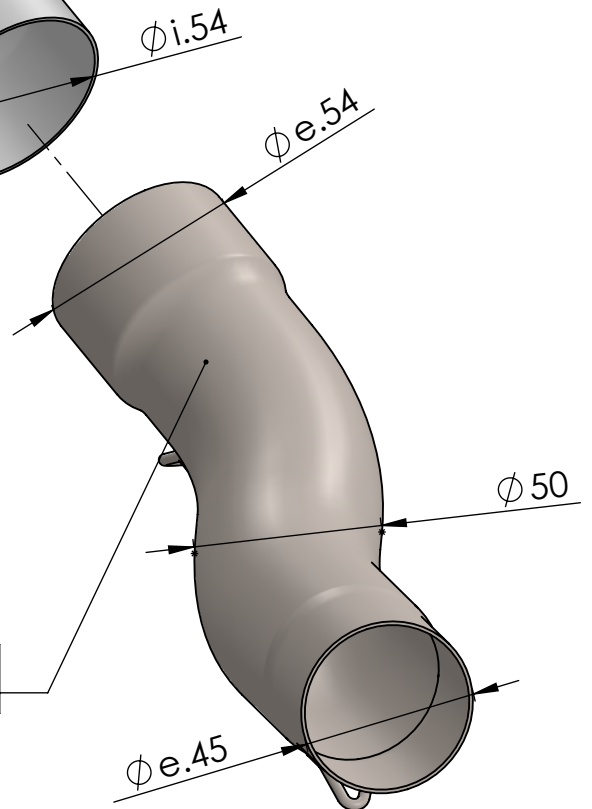

LV-10 Silencer
stainless steel
Cod.309746481

N°1 Aluminium Bracket
Cod.0815202001

N°1 Knurled collar nut M8
Cod.200298

N°1 Allen screws
T.B.E.I. M8x20
Cod.200474

Allen screws
T.C.E.I. M6x25
Cod.200586

N°1 Short elical
spring tensile
Cod.303949001

Pipe N°1163 s.s.
Cod.3015202201

ART. 15202

DUCATI SCRAMBLER DESERT SLED 800

SLIP-ON - LV-10 - STAINLESS STEEL