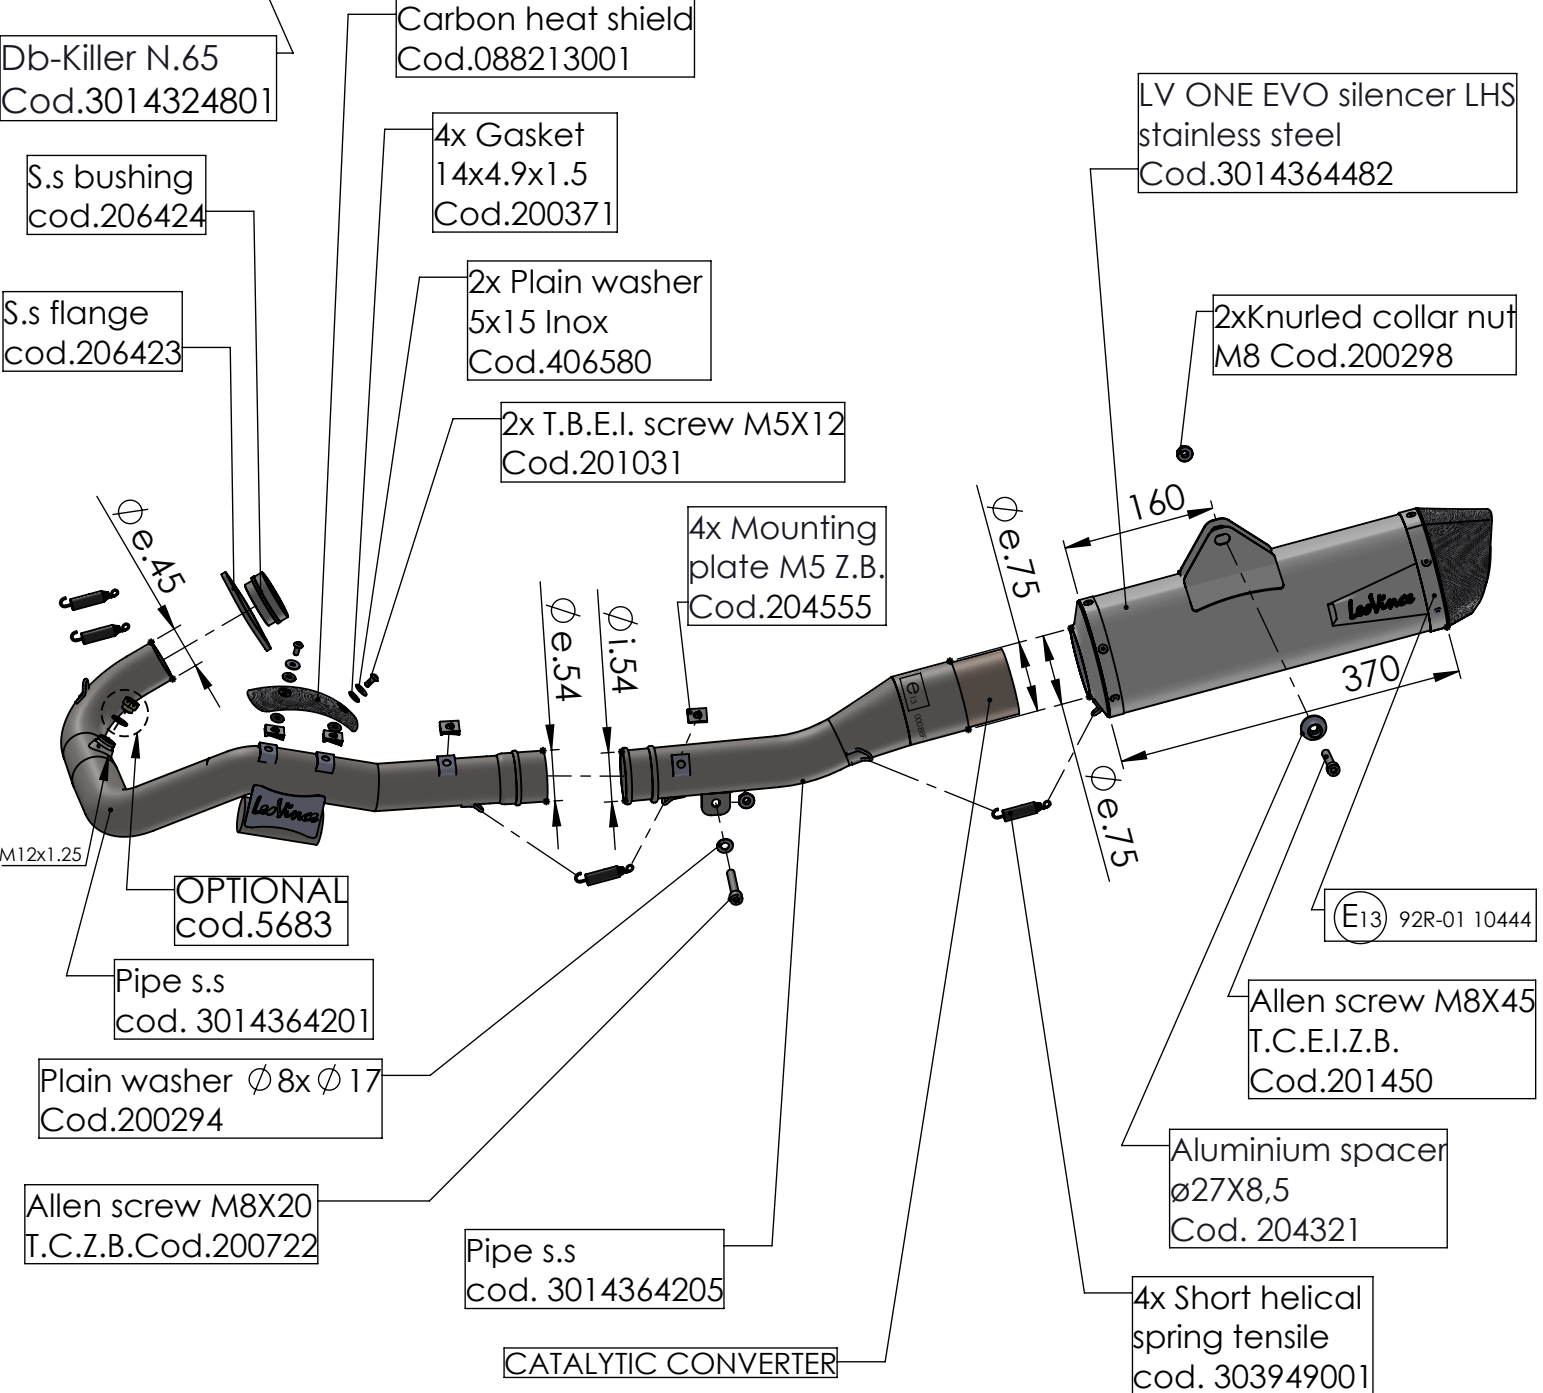

WARNING
DO NOT USE ORIGINAL
GRAPHITE BUSHING

ART. 14364EK

KTM 690 ENDURO R / 690 SMC R (Also fits 35kW version)

FULL SYSTEM - LV ONE EVO - STAINLESS STEEL - APPROVED