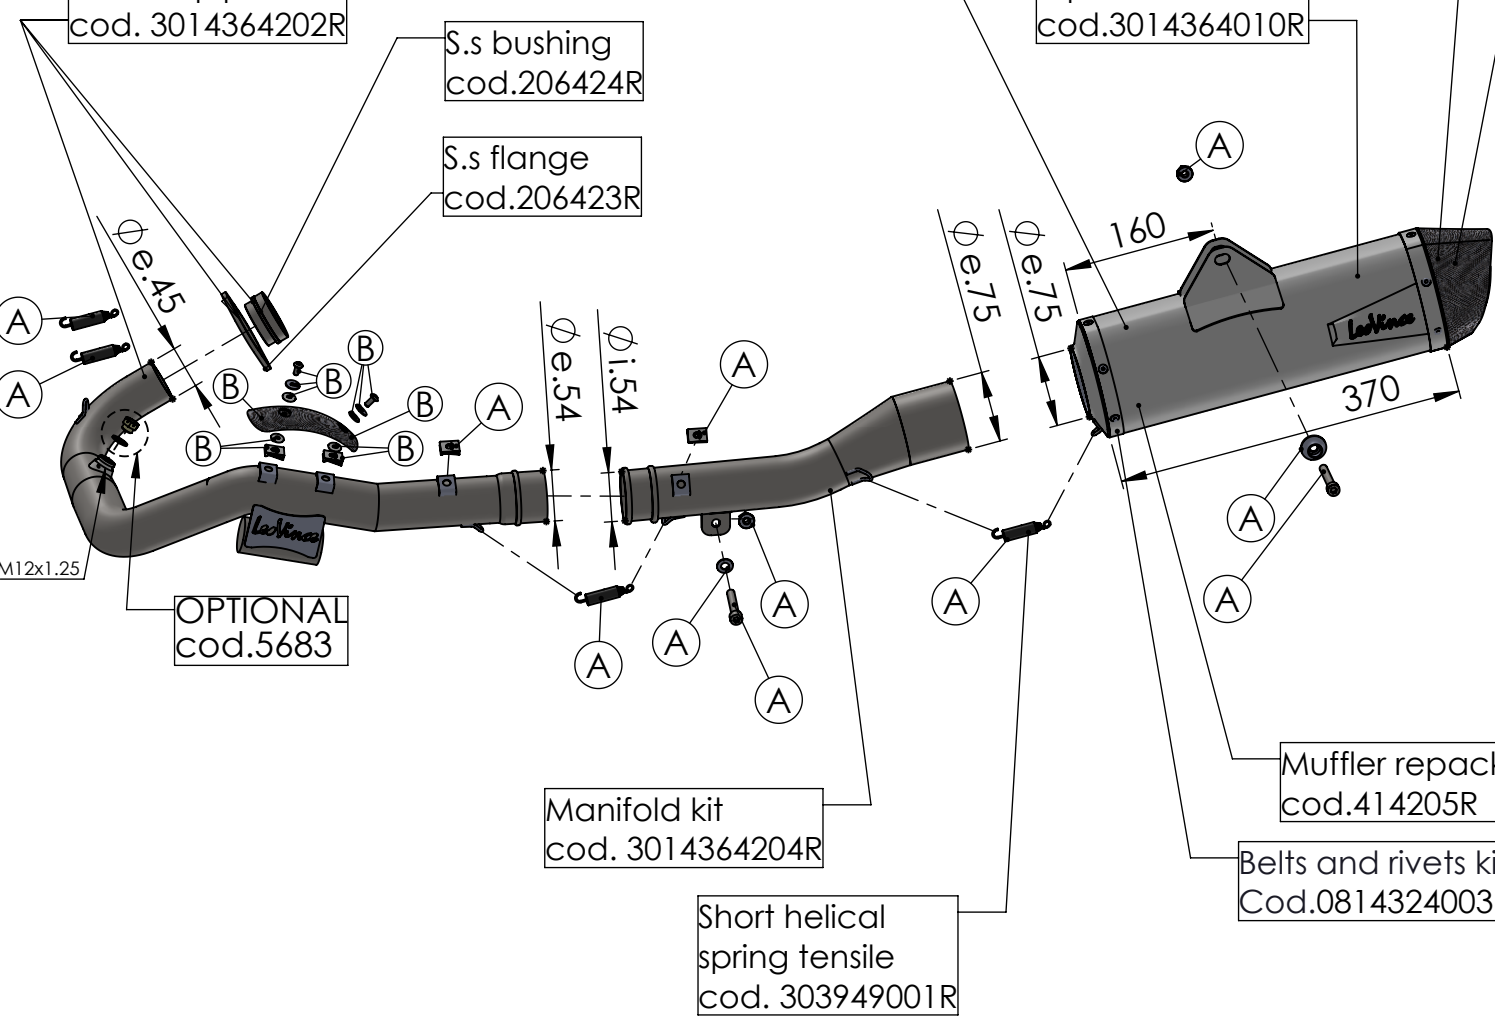

**WARNING**  
DO NOT USE ORIGINAL GRAPHITE BUSHING

Db-Killer N.65  
Cod.3014324801R

Flange s.s. sp.5mm  
cod.206423R

s.s. bushing  
cod.206424R

Carbon end cup set  
cod.3014000701R

S.s end cup set  
cod.307242711R

Muffler kit  
Cod.3014364482R

Outer sleeve  
replacement kit  
cod.3014364010R

Header pipe kit  
cod. 3014364202R

S.s bushing  
cod.206424R

S.s flange  
cod.206423R

OPTIONAL  
cod.5683

Manifold kit  
cod. 3014364204R

Short helical  
spring tensile  
cod. 303949001R

Muffler repack kit  
cod.414205R

Belts and rivets kit  
Cod.0814324003R

## ART. 14364E - SPARE PARTS

KTM 690 ENDURO R / 690 SMC R (Also fits 35kW version)

- (A) FITTING KIT cod.3014364601R
- (B) CARBON COVER cod.308213001R