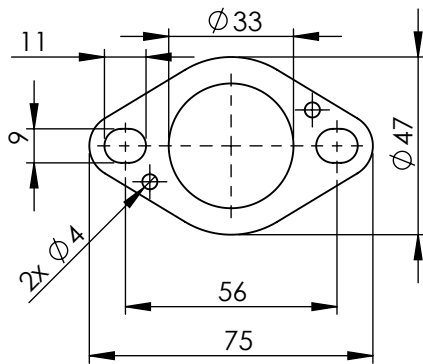

Db-Killer N.62  
Cod.3014259801

S.s. flange "45E"  
cod.205267 sp. 6mm

S.s. bushing  
cod.206662

Carbon clamp FM4S  
Cod.307572505

LV ONE EVO silencer RHS  
stainless steel  
Cod.3014259481

(E13) 92R-01 10432

Knurled collar nut  
M8 Cod.200298

2x Aluminium spacer  
Cod. 204828

Aluminium spacer  
Cod. 202210 ø30-10-8.5

Allen screw M6X20  
T.C.Z.B.  
Cod.203508

Plain washer Ø 6x Ø 24  
Cod.201146

Mounting  
plate M6 Z.B.  
Cod.204664