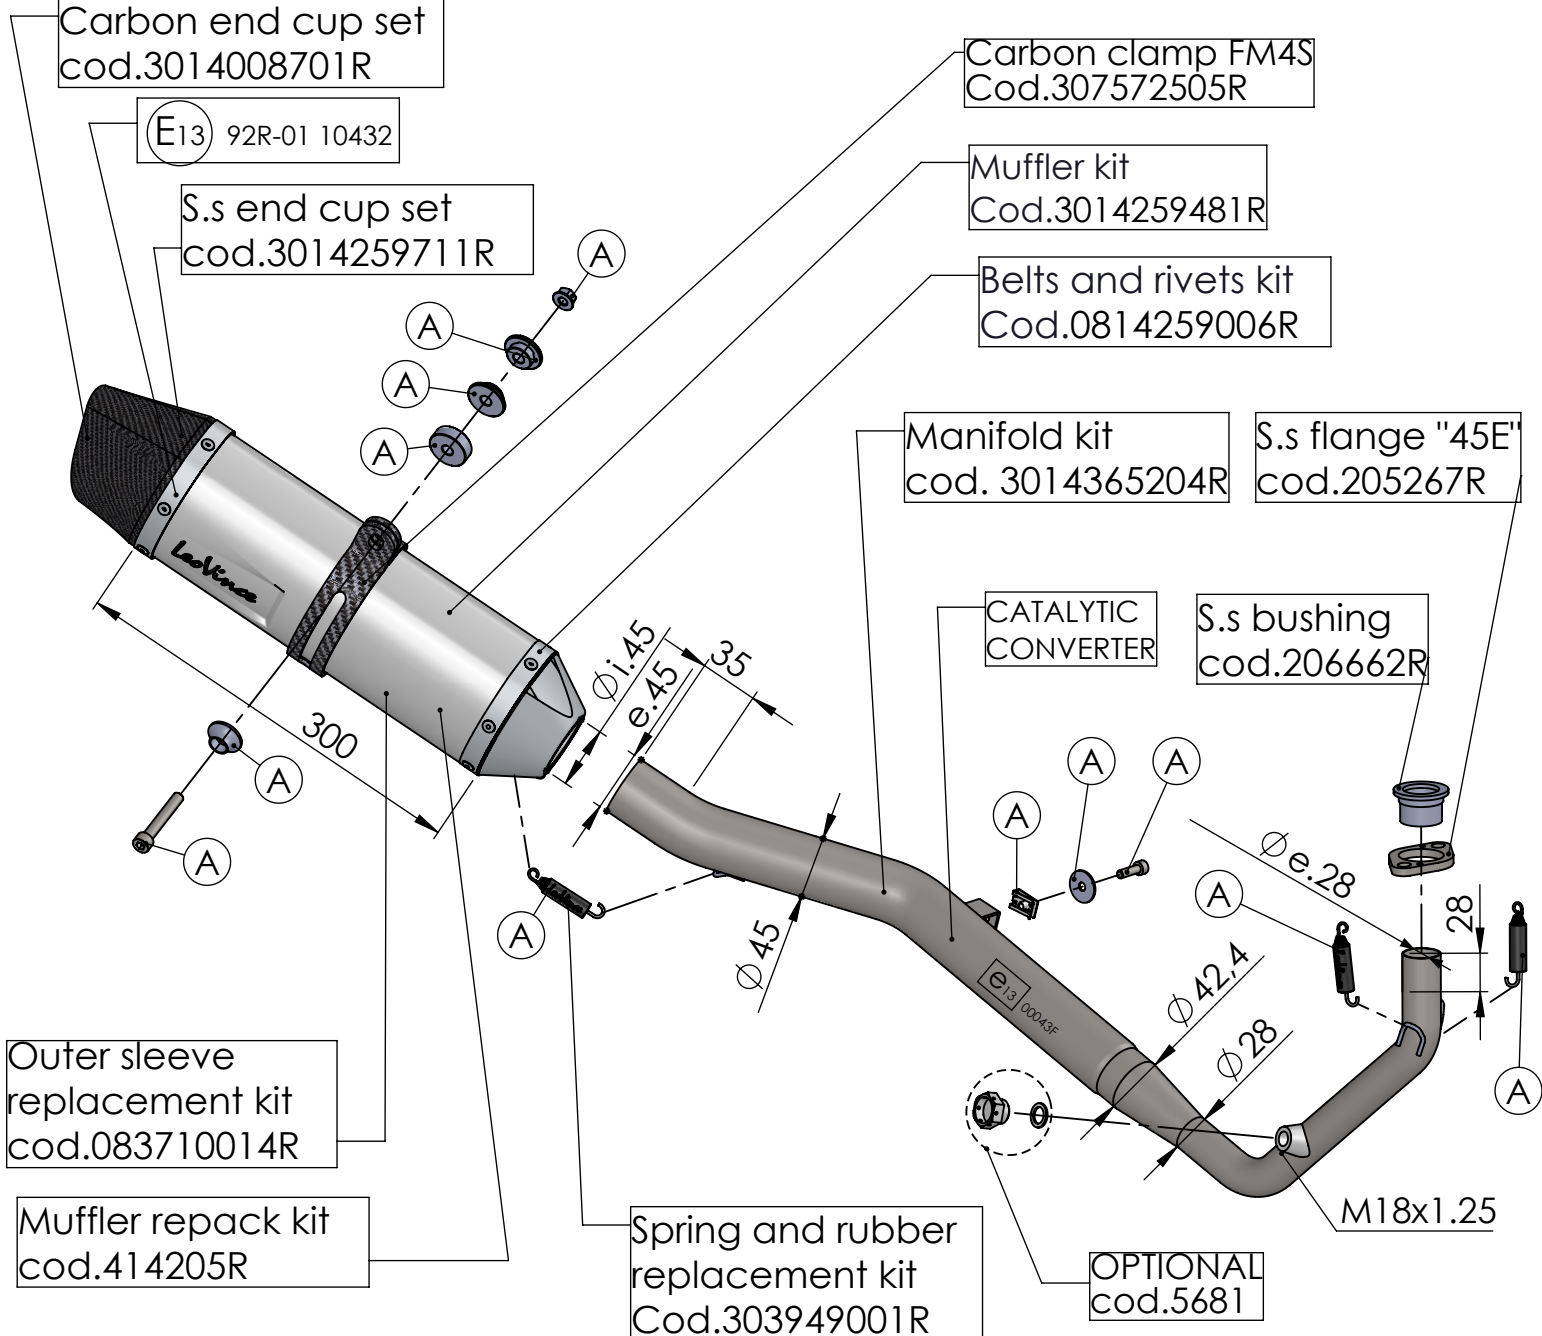

Db-Killer N.62  
Cod.3014259801R

S.s. flange "45E"  
cod.205267R sp. 6mm

S.s. bushing  
cod.206662R

Carbon end cup set  
cod.3014008701R

E13 92R-01 10432

S.s. end cup set  
cod.3014259711R

Carbon clamp FM4S  
Cod.307572505R

Muffler kit  
Cod.3014259481R

Belts and rivets kit  
Cod.0814259006R

Manifold kit  
cod. 3014365204R

S.s. flange "45E"  
cod.205267R

CATALYTIC  
CONVERTER

S.s. bushing  
cod.206662R

Outer sleeve  
replacement kit  
cod.083710014R

## ART. 14365EK - SPARE PARTS

YAMAHA MT-125 / XSR 125 / YZF-R 125

(A) FITTING KIT cod.3014365601R