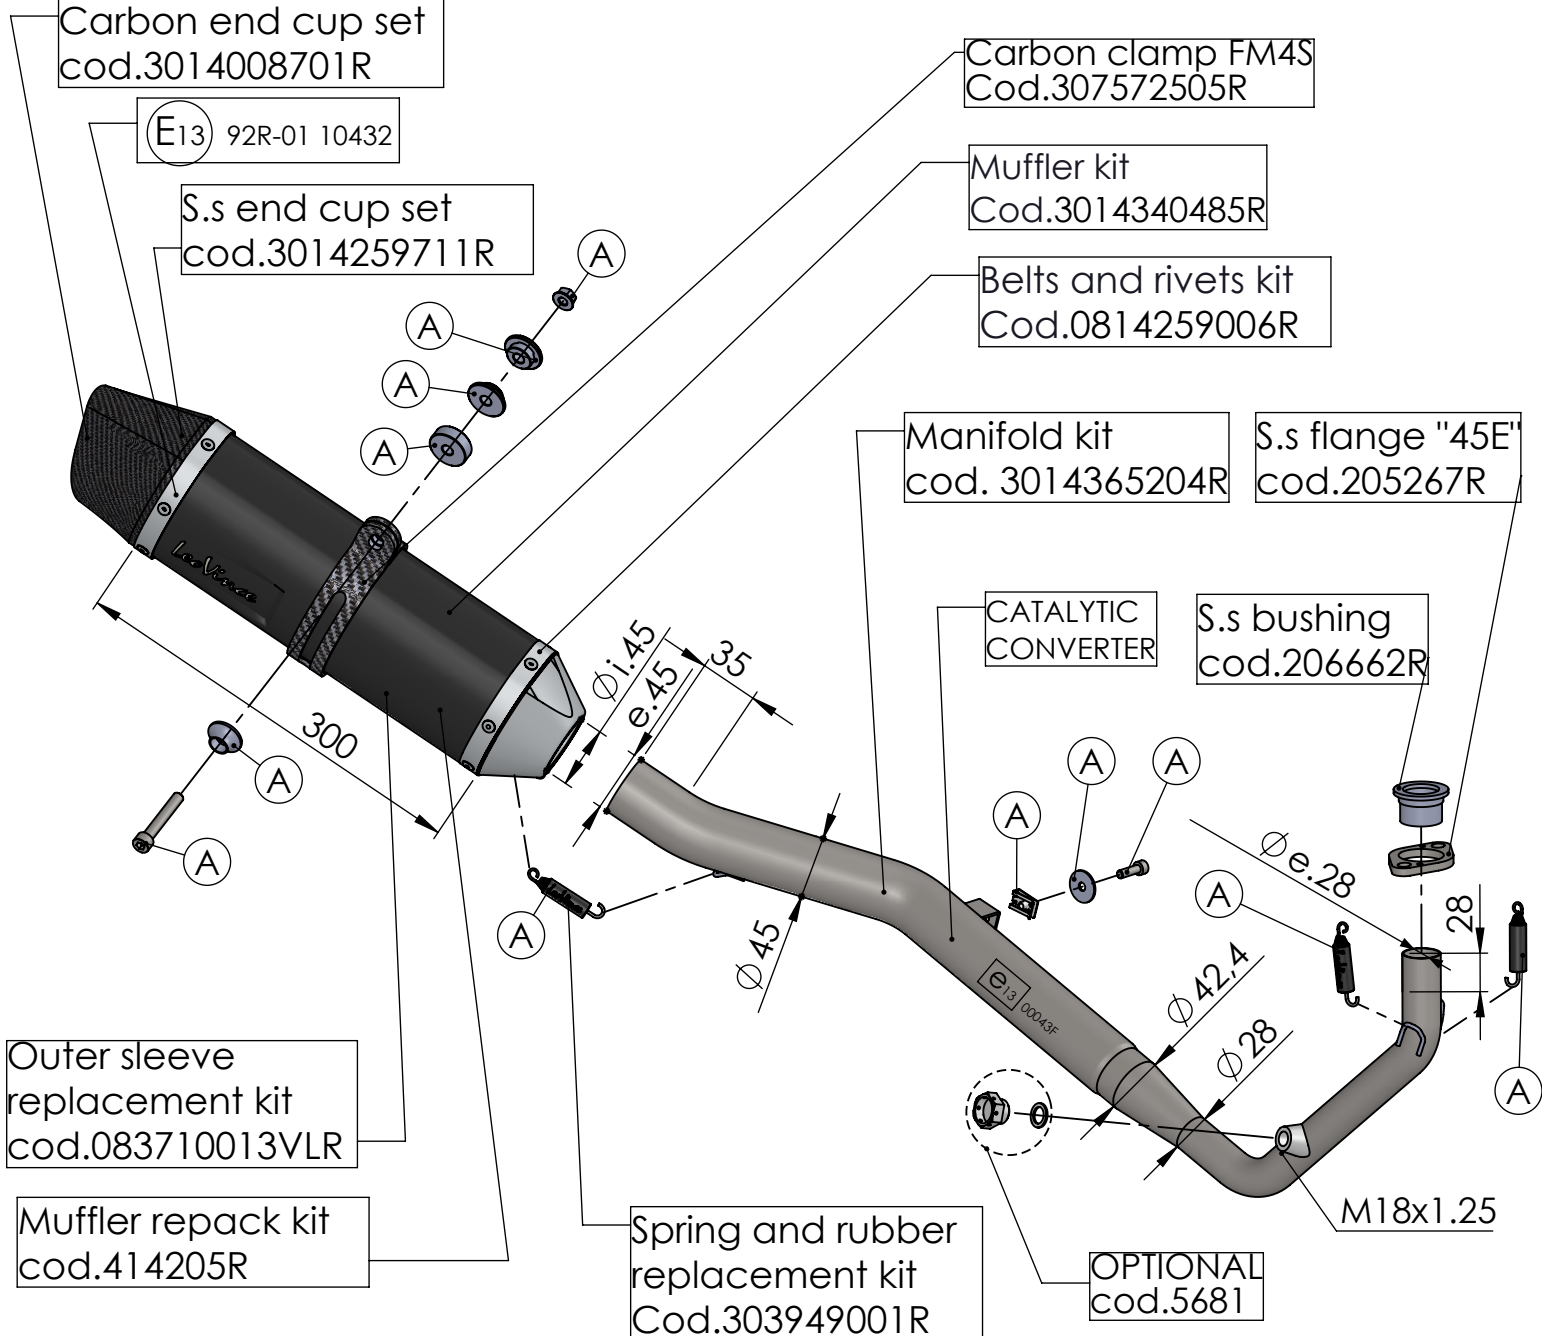

Db-Killer N.62  
Cod.3014259801R

S.s. flange "45E"  
cod.205267R sp. 6mm

S.s. bushing  
cod.206662R

Carbon end cup set  
cod.3014008701R

(E13) 92R-01 10432

S.s. end cup set  
cod.3014259711R

Carbon clamp FM4S  
Cod.307572505R

Muffler kit  
Cod.3014340485R

Belts and rivets kit  
Cod.0814259006R

Manifold kit  
cod. 3014365204R

S.s. flange "45E"  
cod.205267R

CATALYTIC  
CONVERTER

S.s. bushing  
cod.206662R

Outer sleeve  
replacement kit  
cod.083710013VLR

## ART. 14365EBK - SPARE PARTS

YAMAHA MT-125 / XSR 125 / YZF-R 125

(A) FITTING KIT cod.3014365601R