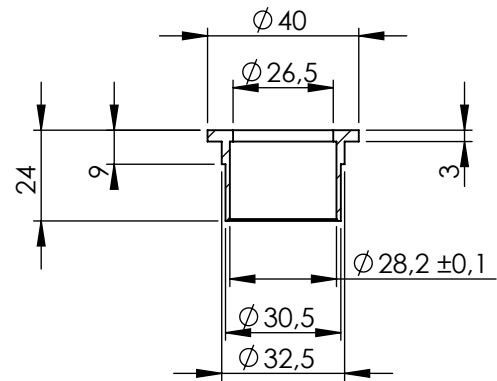

Db-Killer N.62  
Cod.3014259801R

S.s. flange "45E"  
cod.205267R sp. 6mm

S.s. bushing  
cod.206662R

Carbon end cup set  
cod.3014008701R

(E13) 92R-01 10432

S.s. end cup set  
cod.3014259711R

Carbon clamp FM4S  
Cod.307572505R