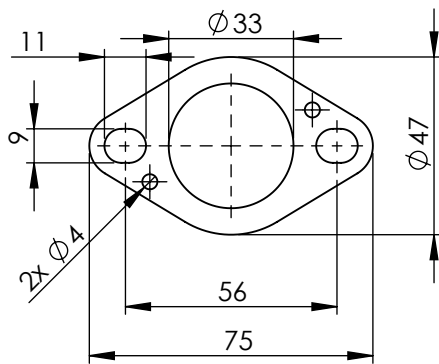

Db-Killer N.62  
Cod.3014259801R

S.s. flange "45E"  
cod.205267R sp. 6mm

S.s. bushing  
cod.206662R

Carbon end cup set  
cod.3014008701R

(E13) 92R-01 10432

S.s. end cup set  
cod.3014259711R

Carbon clamp FM4S  
Cod.307572505R